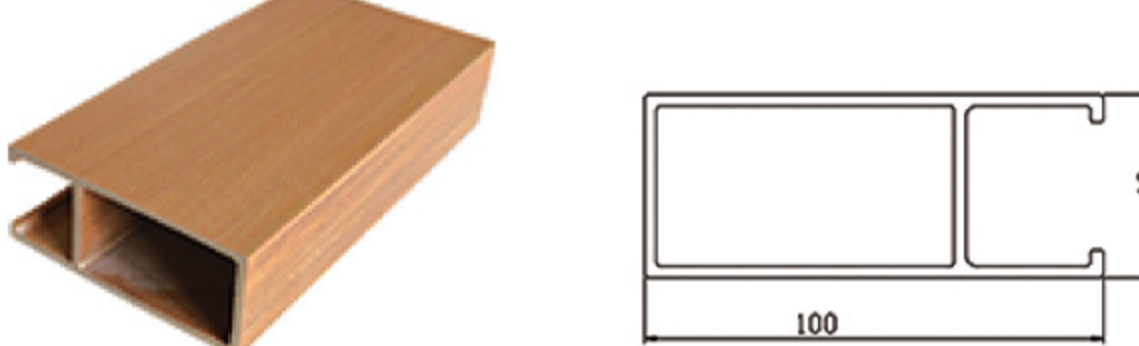

AesthEdge

WPPC CEILING

AesthEdge

+8618953955575

angela@aesthedge.com

www.aesthedge.com

Rm1103, A10Building,Lushang Center,Guangzhou Road,
Lanshan District,Linyi City,Shandong Province,China

WPC Ceiling is a kind of ecological wood product, essentially artificial wood. It is a kind of "green wood-plastic composite material", which is mixed with resin, wood fiber material, and polymer material in a certain proportion, does not contain formaldehyde, benzene, and other substances, and is harmless to human health. Ecological wood has the characteristics of waterproof, anti-corrosion, heat insulation, and so on. In the production process of WPC Ceiling, the use of light and heat stability, anti-ultraviolet, anti-low temperature impact, and other modifiers, with strong weather resistance and UV protection ability.

CSW5060

W 50mm
H 60mm
L 2900mm

CSW4075

W 40mm
H 75mm
L 2900mm

CSW5075

W 50mm
H 75mm
L 2900mm

CSW4080

W 40mm
H 80mm
L 2900mm

CSW5090

W 50mm
H 90mm
L 2900mm

CSW40100

W 40mm
H 100mm
L 2900mm

CSW50100

W 50mm
H 100mm
L 2900mm

◦ Accessories

Keel