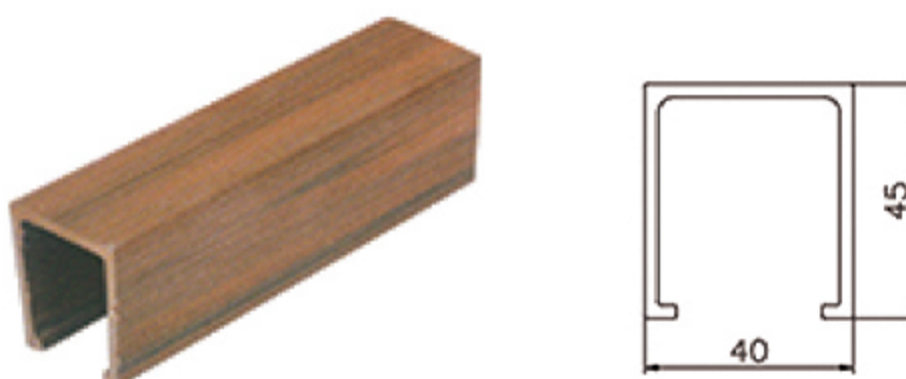

AesthEdge

WPPC CEILING

AesthEdge

+8618953955575

angela@aesthedge.com

www.aesthedge.com

Rm1103, A10Building,Lushang Center,Guangzhou Road,
Lanshan District,Linyi City,Shandong Province,China

WPC Ceiling is a kind of ecological wood product, essentially artificial wood. It is a kind of "green wood-plastic composite material", which is mixed with resin, wood fiber material, and polymer material in a certain proportion, does not contain formaldehyde, benzene, and other substances, and is harmless to human health. Ecological wood has the characteristics of waterproof, anti-corrosion, heat insulation, and so on. In the production process of WPC Ceiling, the use of light and heat stability, anti-ultraviolet, anti-low temperature impact, and other modifiers, with strong weather resistance and UV protection ability.

CSW2550

W 25mm
H 50mm
L 2900mm

CSW4025

W 40mm
H 25mm
L 2900mm

CSW4045

W 40mm
H 45mm
L 2900mm

CSW4060

W 40mm
H 60mm
L 2900mm

CSW5060

W 50mm
H 60mm
L 2900mm

CSW4075

W 40mm
H 75mm
L 2900mm

CSW5075

W 50mm
H 75mm
L 2900mm

CSW4080

W 40mm
H 80mm
L 2900mm

CSW5090

W 50mm
H 90mm
L 2900mm

CSW40100

W 40mm
H 100mm
L 2900mm

CSW50100

W 50mm
H 100mm
L 2900mm

◦ Accessories

Keel