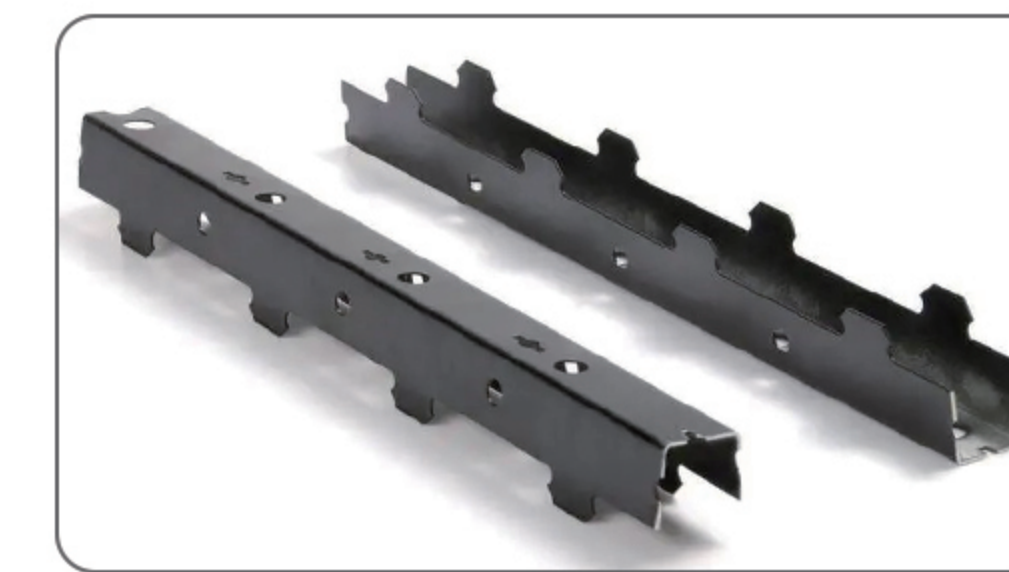

AesthEdge

WPPC CEILING

AesthEdge

+8618953955575

angela@aesthedge.com

www.aesthedge.com

Rm1103, A10Building,Lushang Center,Guangzhou Road,
Lanshan District,Linyi City,Shandong Province,China

WPC Ceiling is a kind of ecological wood product, essentially artificial wood. It is a kind of "green wood-plastic composite material", which is mixed with resin, wood fiber material, and polymer material in a certain proportion, does not contain formaldehyde, benzene, and other substances, and is harmless to human health. Ecological wood has the characteristics of waterproof, anti-corrosion, heat insulation, and so on. In the production process of WPC Ceiling, the use of light and heat stability, anti-ultraviolet, anti-low temperature impact, and other modifiers, with strong weather resistance and UV protection ability.

CSW5090

W 50mm
H 90mm
L 2900mm

CSW40100

W 40mm
H 100mm
L 2900mm

CSW50100

W 50mm
H 100mm
L 2900mm

◦ Accessories

Keel