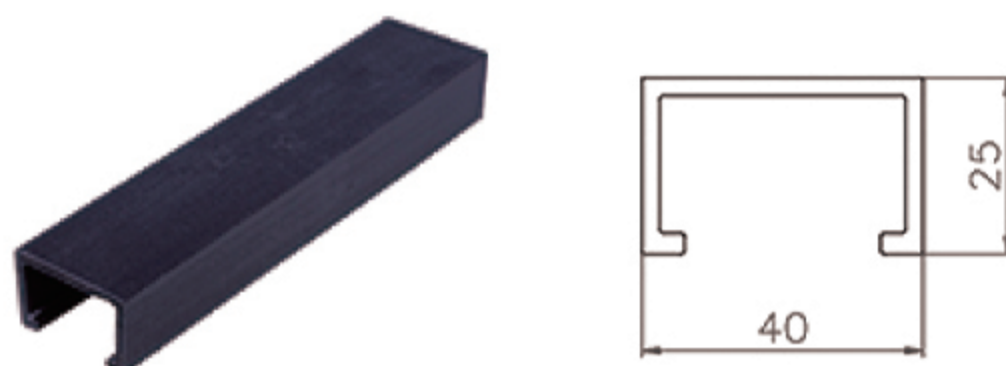

AesthEdge

WPPC CEILING

AesthEdge

+8618953955575

angela@aesthedge.com

www.aesthedge.com

Rm1103, A10Building,Lushang Center,Guangzhou Road,
Lanshan District,Linyi City,Shandong Province,China

WPC Ceiling is a kind of ecological wood product, essentially artificial wood. It is a kind of "green wood-plastic composite material", which is mixed with resin, wood fiber material, and polymer material in a certain proportion, does not contain formaldehyde, benzene, and other substances, and is harmless to human health. Ecological wood has the characteristics of waterproof, anti-corrosion, heat insulation, and so on. In the production process of WPC Ceiling, the use of light and heat stability, anti-ultraviolet, anti-low temperature impact, and other modifiers, with strong weather resistance and UV protection ability.

CSW2550

W 25mm
H 50mm
L 2900mm

CSW4025

W 40mm
H 25mm
L 2900mm

CSW4045

W 40mm
H 45mm
L 2900mm

CSW4060

W 40mm
H 60mm
L 2900mm

CSW5060

W 50mm
H 60mm
L 2900mm

CSW4075

W 40mm
H 75mm
L 2900mm

CSW5075

W 50mm
H 75mm
L 2900mm

CSW4080

W 40mm
H 80mm
L 2900mm

CSW5090

W 50mm
H 90mm
L 2900mm

CSW40100

W 40mm
H 100mm
L 2900mm

CSW50100

W 50mm
H 100mm
L 2900mm

◦ Accessories

Keel