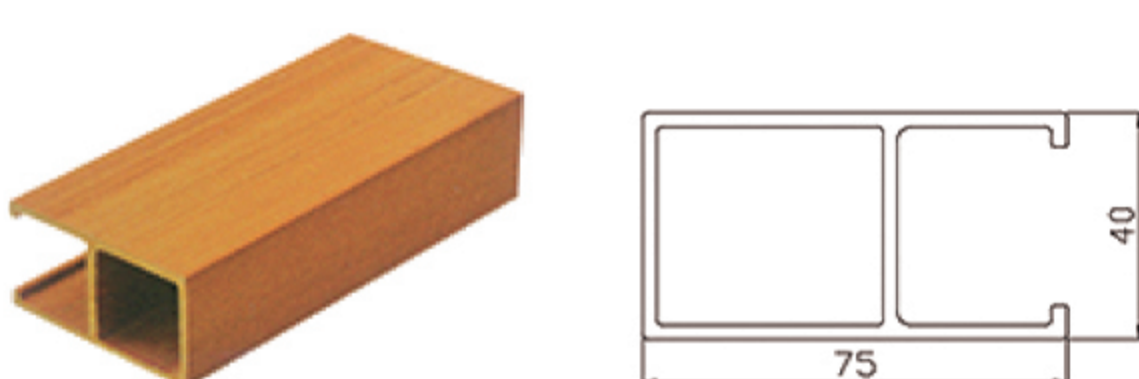

AesthEdge

WPPC CEILING

AesthEdge

+8618953955575

angela@aesthedge.com

www.aesthedge.com

Rm1103, A10Building,Lushang Center,Guangzhou Road,
Lanshan District,Linyi City,Shandong Province,China

WPC Ceiling is a kind of ecological wood product, essentially artificial wood. It is a kind of "green wood-plastic composite material", which is mixed with resin, wood fiber material, and polymer material in a certain proportion, does not contain formaldehyde, benzene, and other substances, and is harmless to human health. Ecological wood has the characteristics of waterproof, anti-corrosion, heat insulation, and so on. In the production process of WPC Ceiling, the use of light and heat stability, anti-ultraviolet, anti-low temperature impact, and other modifiers, with strong weather resistance and UV protection ability.

CSW2550

W 25mm
H 50mm
L 2900mm

CSW4025

W 40mm
H 25mm
L 2900mm

CSW4045

W 40mm
H 45mm
L 2900mm

CSW4060

W 40mm
H 60mm
L 2900mm

CSW5060

W 50mm
H 60mm
L 2900mm

CSW4075

W 40mm
H 75mm
L 2900mm

CSW5075

W 50mm
H 75mm
L 2900mm

CSW4080

W 40mm
H 80mm
L 2900mm

CSW5090

W 50mm
H 90mm
L 2900mm

CSW40100

W 40mm
H 100mm
L 2900mm

CSW50100

W 50mm
H 100mm
L 2900mm

◦ Accessories

Keel