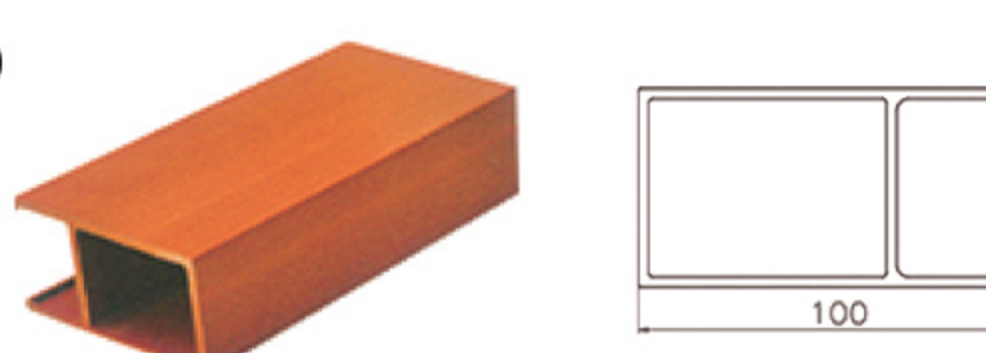

AesthEdge

WPPC CEILING

AesthEdge

+8618953955575

angela@aesthedge.com

www.aesthedge.com

Rm1103, A10Building,Lushang Center,Guangzhou Road,
Lanshan District,Linyi City,Shandong Province,China

WPC Ceiling is a kind of ecological wood product, essentially artificial wood. It is a kind of "green wood-plastic composite material", which is mixed with resin, wood fiber material, and polymer material in a certain proportion, does not contain formaldehyde, benzene, and other substances, and is harmless to human health. Ecological wood has the characteristics of waterproof, anti-corrosion, heat insulation, and so on. In the production process of WPC Ceiling, the use of light and heat stability, anti-ultraviolet, anti-low temperature impact, and other modifiers, with strong weather resistance and UV protection ability.

CSW5090

W 50mm
H 90mm
L 2900mm

CSW40100

W 40mm
H 100mm
L 2900mm

CSW50100

W 50mm
H 100mm
L 2900mm

◦ Accessories

Keel