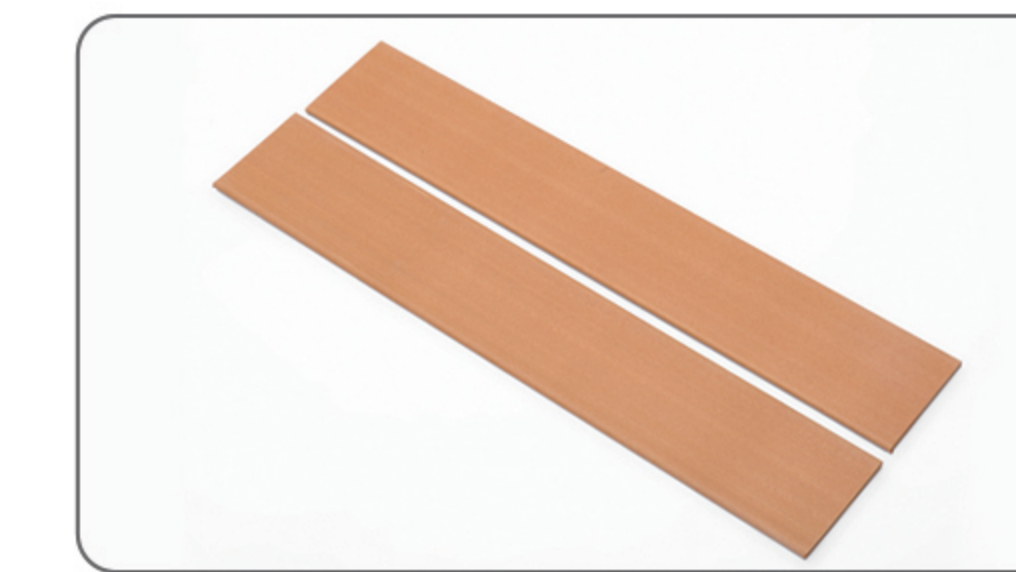

WPC Ceiling is a kind of ecological wood product, essentially artificial wood. It is a kind of "green wood-plastic composite material", which is mixed with resin, wood fiber material, and polymer material in a certain proportion, does not contain formaldehyde, benzene, and other substances, and is harmless to human health. Ecological wood has the characteristics of waterproof, anti-corrosion, heat insulation, and so on. In the production process of WPC Ceiling, the use of light and heat stability, anti-ultraviolet, anti-low temperature impact, and other modifiers, with strong weather resistance and UV protection ability.

CSW2550

W 25mm
H 50mm
L 2900mm

CSW4025

W 40mm
H 25mm
L 2900mm

CSW4045

W 40mm
H 45mm
L 2900mm

CSW4060

W 40mm
H 60mm
L 2900mm

CSW5060

W 50mm
H 60mm
L 2900mm

CSW4075

W 40mm
H 75mm
L 2900mm

CSW5075

W 50mm
H 75mm
L 2900mm

CSW4080

W 40mm
H 80mm
L 2900mm

CSW5090

W 50mm
H 90mm
L 2900mm

CSW40100

W 40mm
H 100mm
L 2900mm

CSW50100

W 50mm
H 100mm
L 2900mm

◦ Accessories

Shutter

◦ Installation structure

◦ Installation