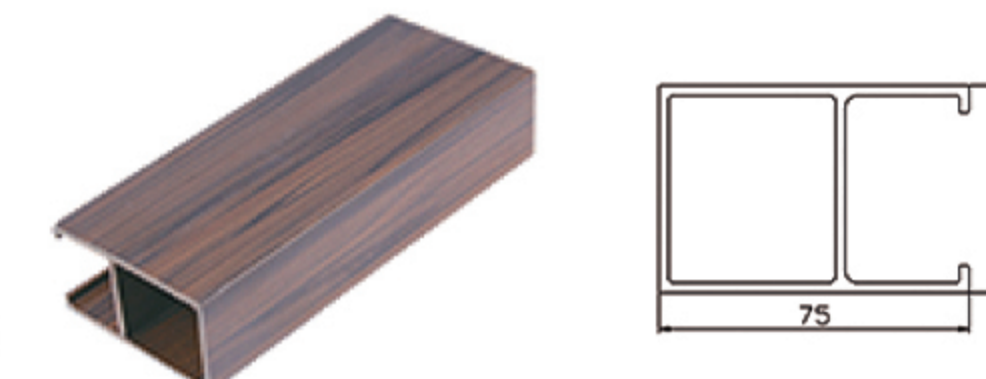

AesthEdge

WPPC CEILING

AesthEdge

+8618953955575

angela@aesthedge.com

www.aesthedge.com

Rm1103, A10Building,Lushang Center,Guangzhou Road,
Lanshan District,Linyi City,Shandong Province,China

WPC Ceiling is a kind of ecological wood product, essentially artificial wood. It is a kind of "green wood-plastic composite material", which is mixed with resin, wood fiber material, and polymer material in a certain proportion, does not contain formaldehyde, benzene, and other substances, and is harmless to human health. Ecological wood has the characteristics of waterproof, anti-corrosion, heat insulation, and so on. In the production process of WPC Ceiling, the use of light and heat stability, anti-ultraviolet, anti-low temperature impact, and other modifiers, with strong weather resistance and UV protection ability.

CSW5060

W 50mm
H 60mm
L 2900mm

CSW4075

W 40mm
H 75mm
L 2900mm

CSW5075

W 50mm
H 75mm
L 2900mm

CSW4080

W 40mm
H 80mm
L 2900mm

CSW5090

W 50mm
H 90mm
L 2900mm

CSW40100

W 40mm
H 100mm
L 2900mm

CSW50100

W 50mm
H 100mm
L 2900mm

◦ Accessories

Keel