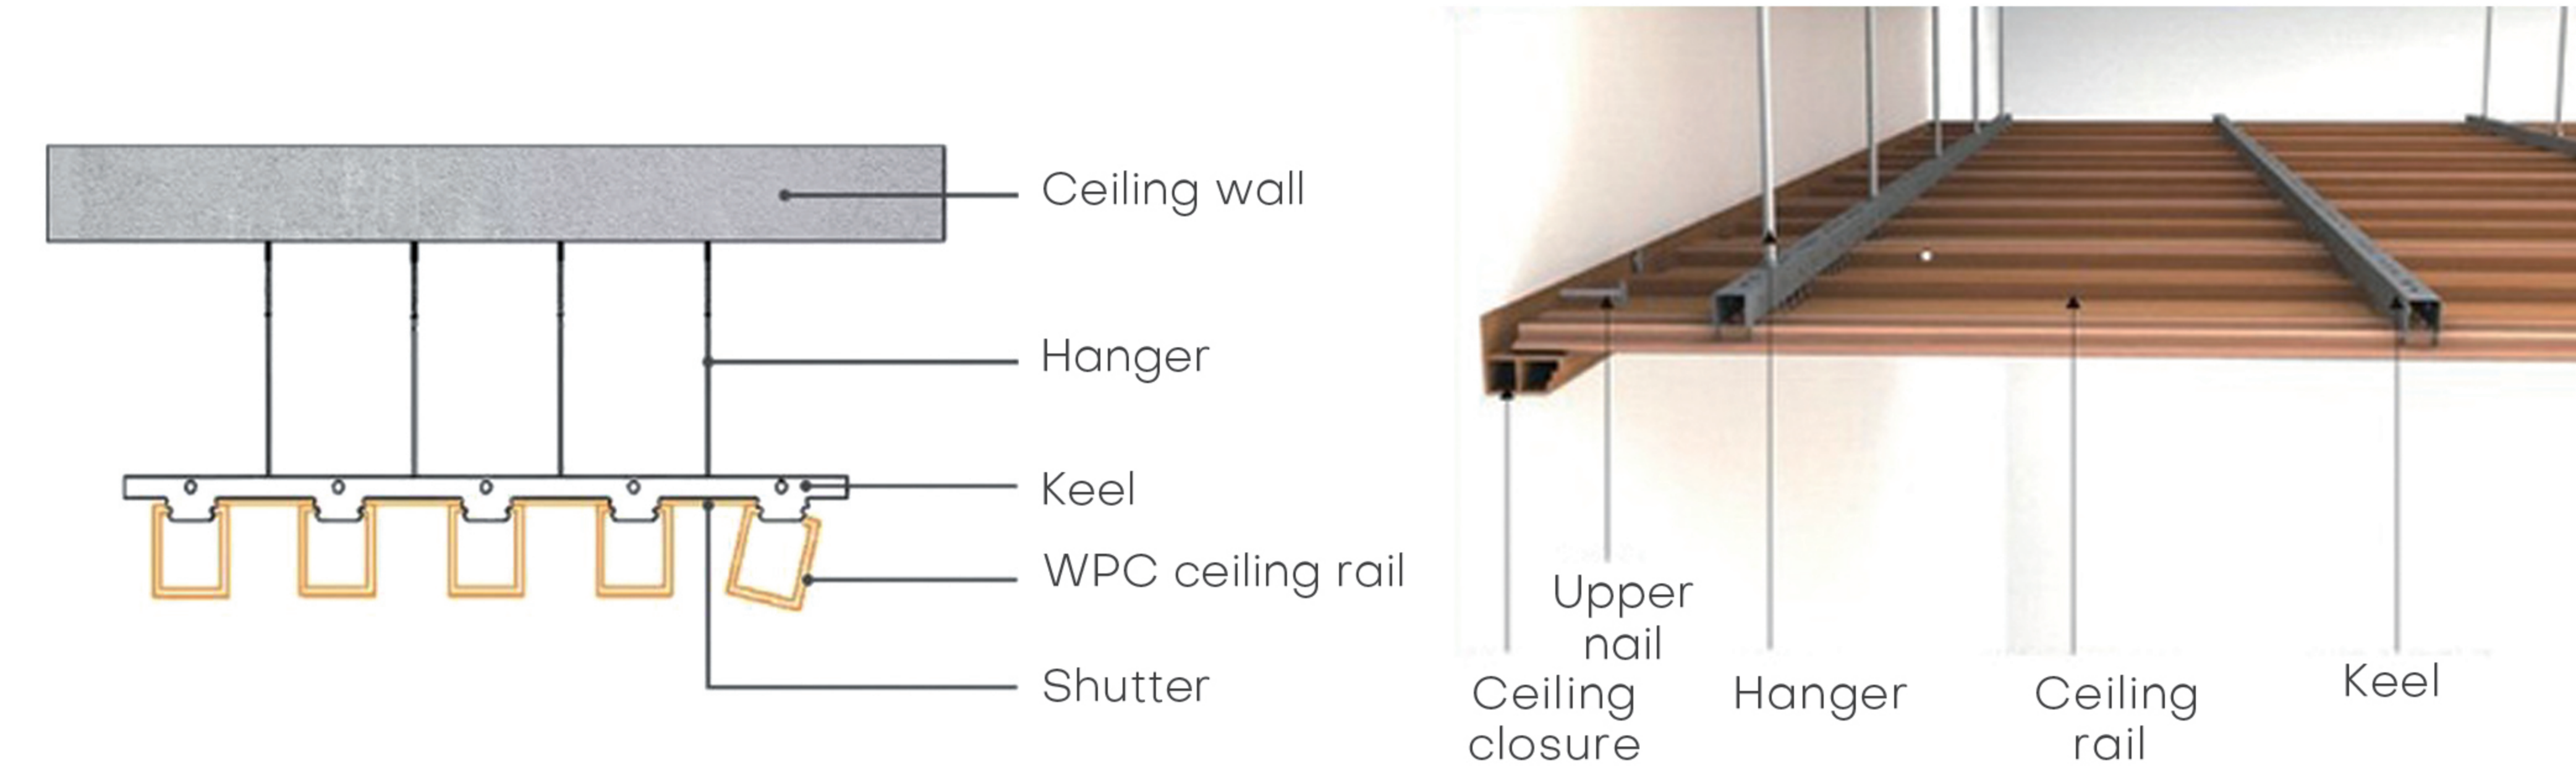

AesthEdge

WPPC CEILING

AesthEdge

+8618953955575

angela@aesthedge.com

www.aesthedge.com

Rm1103, A10Building,Lushang Center,Guangzhou Road,
Lanshan District,Linyi City,Shandong Province,China

WPC Ceiling is a kind of ecological wood product, essentially artificial wood. It is a kind of "green wood-plastic composite material", which is mixed with resin, wood fiber material, and polymer material in a certain proportion, does not contain formaldehyde, benzene, and other substances, and is harmless to human health. Ecological wood has the characteristics of waterproof, anti-corrosion, heat insulation, and so on. In the production process of WPC Ceiling, the use of light and heat stability, anti-ultraviolet, anti-low temperature impact, and other modifiers, with strong weather resistance and UV protection ability.

CSW5090

W 50mm
H 90mm
L 2900mm

CSW40100

W 40mm
H 100mm
L 2900mm

CSW50100

W 50mm
H 100mm
L 2900mm

◦ Accessories

Keel

Hanger

Shutter

◦ Installation structure

◦ Installation

Positioning and punching

Install hangers

Fixed keel

Install the ceiling on the keel