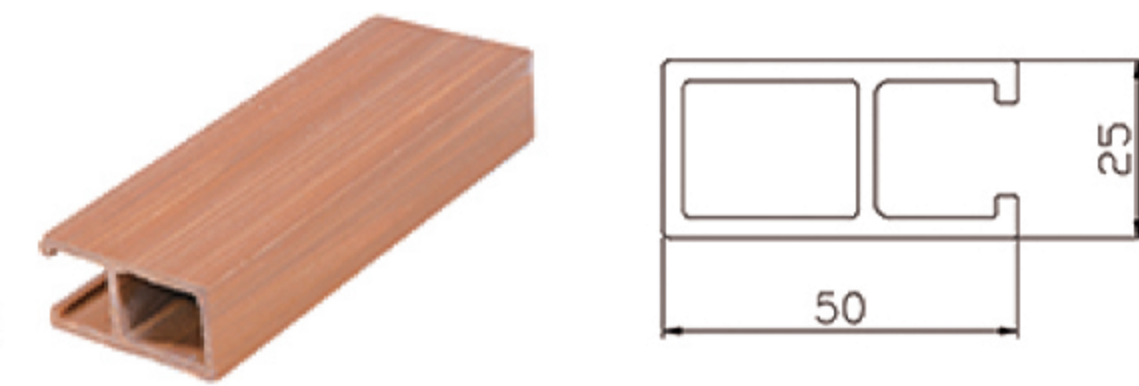

AesthEdge

WPPC CEILING

AesthEdge

+8618953955575

angela@aesthedge.com

www.aesthedge.com

Rm1103, A10Building,Lushang Center,Guangzhou Road,
Lanshan District,Linyi City,Shandong Province,China

WPC Ceiling is a kind of ecological wood product, essentially artificial wood. It is a kind of "green wood-plastic composite material", which is mixed with resin, wood fiber material, and polymer material in a certain proportion, does not contain formaldehyde, benzene, and other substances, and is harmless to human health. Ecological wood has the characteristics of waterproof, anti-corrosion, heat insulation, and so on. In the production process of WPC Ceiling, the use of light and heat stability, anti-ultraviolet, anti-low temperature impact, and other modifiers, with strong weather resistance and UV protection ability.

CSW2550

W 25mm
H 50mm
L 2900mm

CSW4025

W 40mm
H 25mm
L 2900mm

CSW4045

W 40mm
H 45mm
L 2900mm

CSW4060

W 40mm
H 60mm
L 2900mm

CSW5060

W 50mm
H 60mm
L 2900mm

CSW4075

W 40mm
H 75mm
L 2900mm

CSW5075

W 50mm
H 75mm
L 2900mm

CSW4080

W 40mm
H 80mm
L 2900mm

CSW5090

W 50mm
H 90mm
L 2900mm

CSW40100

W 40mm
H 100mm
L 2900mm

CSW50100

W 50mm
H 100mm
L 2900mm

◦ Accessories

Keel