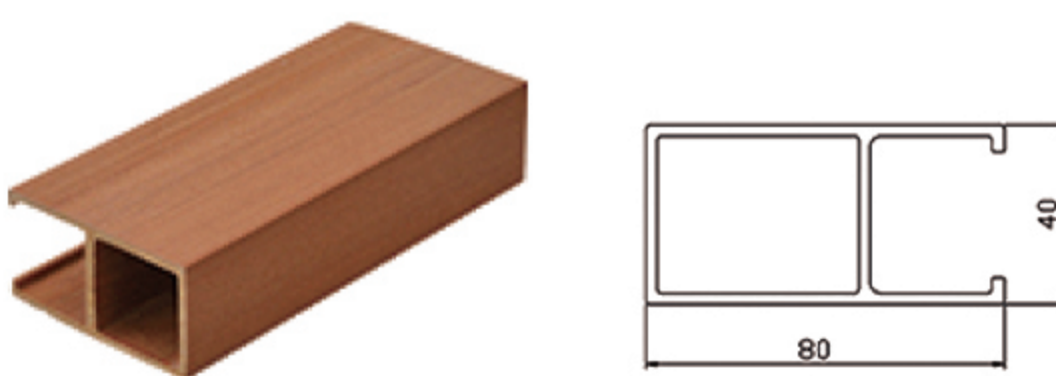

AesthEdge

WPPC CEILING

AesthEdge

+8618953955575

angela@aesthedge.com

www.aesthedge.com

Rm1103, A10Building,Lushang Center,Guangzhou Road,
Lanshan District,Linyi City,Shandong Province,China

WPC Ceiling is a kind of ecological wood product, essentially artificial wood. It is a kind of "green wood-plastic composite material", which is mixed with resin, wood fiber material, and polymer material in a certain proportion, does not contain formaldehyde, benzene, and other substances, and is harmless to human health. Ecological wood has the characteristics of waterproof, anti-corrosion, heat insulation, and so on. In the production process of WPC Ceiling, the use of light and heat stability, anti-ultraviolet, anti-low temperature impact, and other modifiers, with strong weather resistance and UV protection ability.

CSW5060

W 50mm
H 60mm
L 2900mm

CSW4075

W 40mm
H 75mm
L 2900mm

CSW5075

W 50mm
H 75mm
L 2900mm

CSW4080

W 40mm
H 80mm
L 2900mm

CSW5090

W 50mm
H 90mm
L 2900mm

CSW40100

W 40mm
H 100mm
L 2900mm

CSW50100

W 50mm
H 100mm
L 2900mm

◦ Accessories

Keel