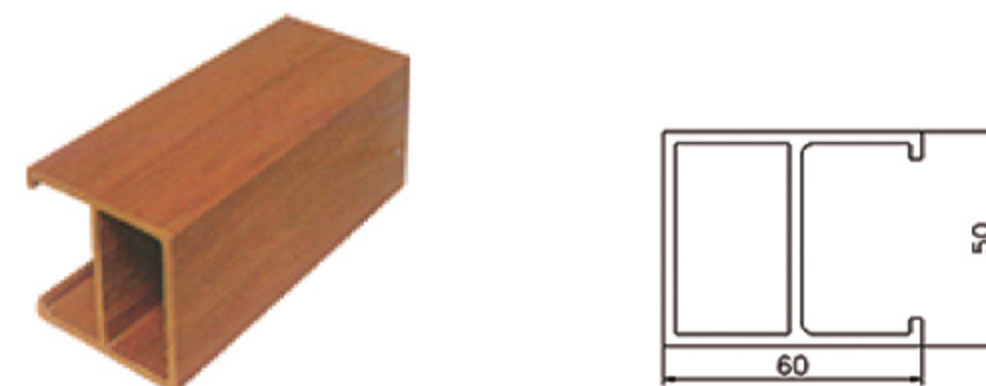

AesthEdge

WPPC CEILING

AesthEdge

+8618953955575

angela@aesthedge.com

www.aesthedge.com

Rm1103, A10Building,Lushang Center,Guangzhou Road,
Lanshan District,Linyi City,Shandong Province,China

WPC Ceiling is a kind of ecological wood product, essentially artificial wood. It is a kind of "green wood-plastic composite material", which is mixed with resin, wood fiber material, and polymer material in a certain proportion, does not contain formaldehyde, benzene, and other substances, and is harmless to human health. Ecological wood has the characteristics of waterproof, anti-corrosion, heat insulation, and so on. In the production process of WPC Ceiling, the use of light and heat stability, anti-ultraviolet, anti-low temperature impact, and other modifiers, with strong weather resistance and UV protection ability.

CSW2550

W 25mm
H 50mm
L 2900mm

CSW4025

W 40mm
H 25mm
L 2900mm

CSW4045

W 40mm
H 45mm
L 2900mm

CSW4060

W 40mm
H 60mm
L 2900mm

CSW5060

W 50mm
H 60mm
L 2900mm

CSW4075

W 40mm
H 75mm
L 2900mm

CSW5075

W 50mm
H 75mm
L 2900mm

CSW4080

W 40mm
H 80mm
L 2900mm

CSW5090

W 50mm
H 90mm
L 2900mm

CSW40100

W 40mm
H 100mm
L 2900mm

CSW50100

W 50mm
H 100mm
L 2900mm

◦ Accessories

Keel