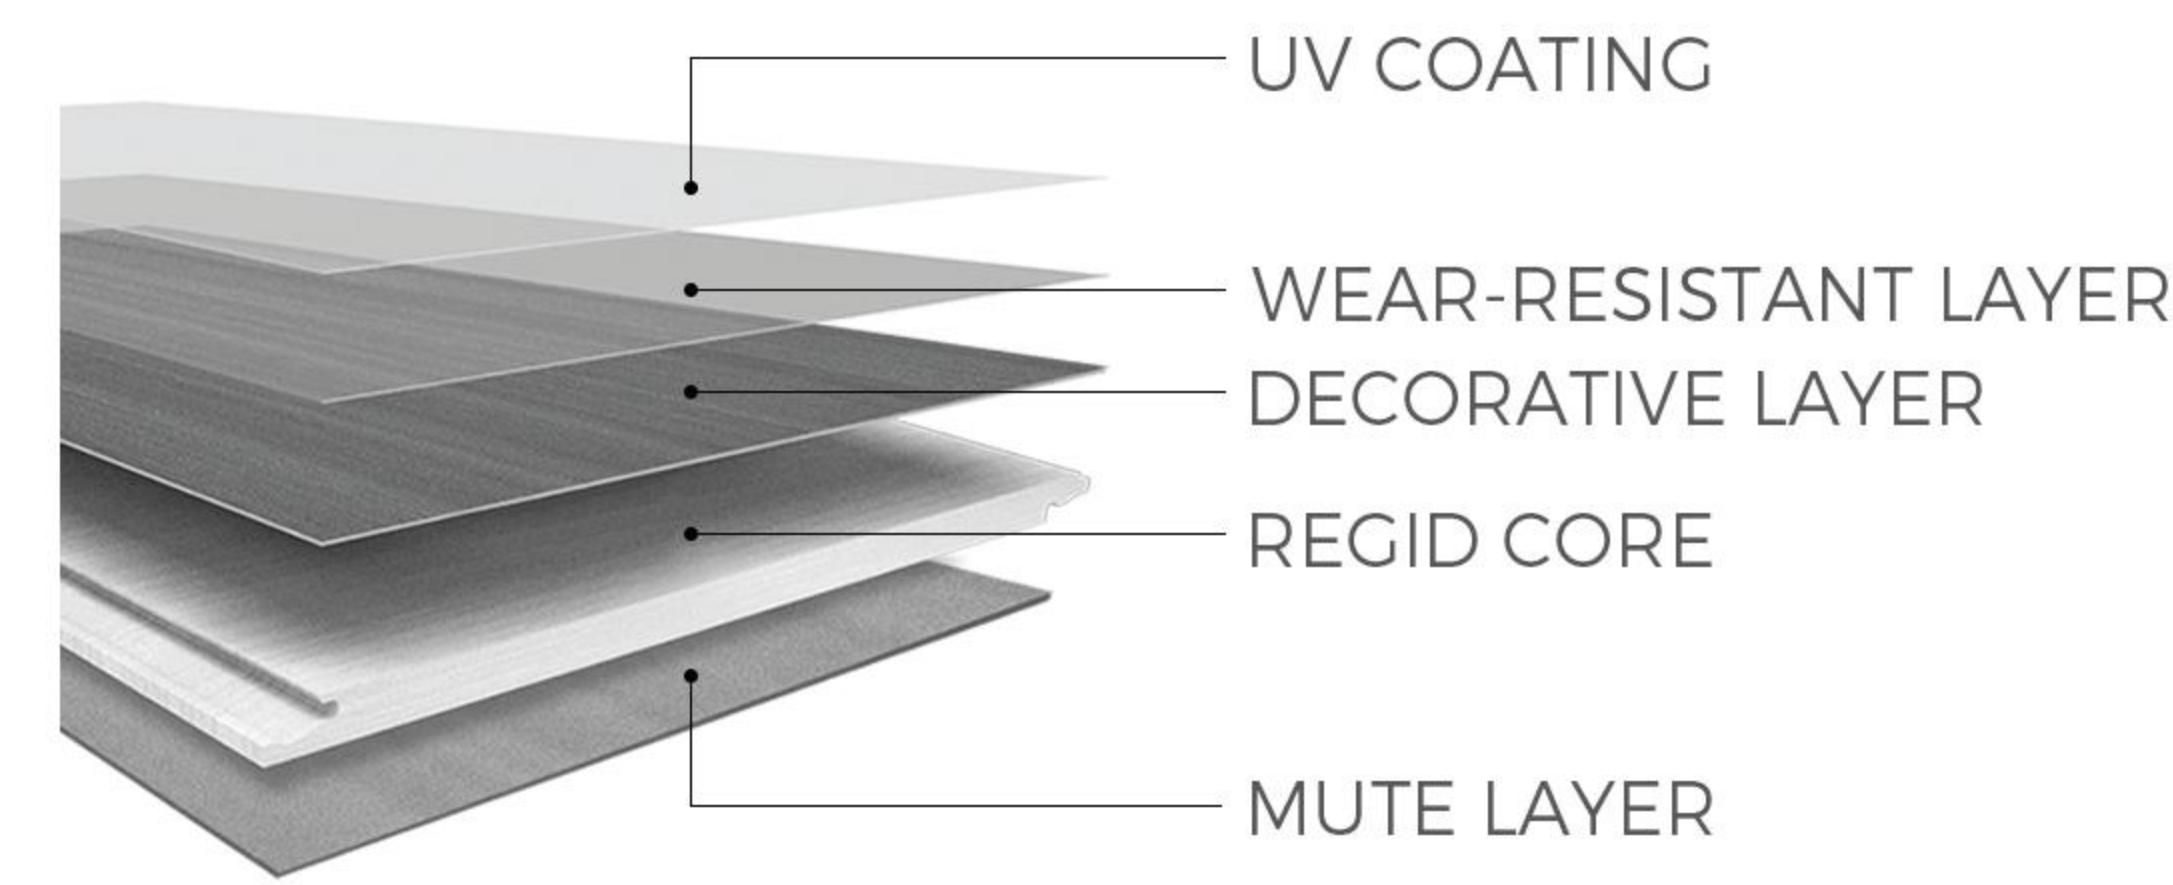

CSF-33008

CSF-33010

CSF-33011

• The advantage of stone plastic floor

SPC flooring environmental performance is much better than laminate flooring in maldehyde emission. SPC flooring provides superior water & erosion resistance. let you install especially in high moisture areas including bathrooms, kitchens, basement and laundry rooms. It is ideal choices for house decoration. It is fire retardant and with high heat re-sistance compared with solid wood or laminate flooring.

Unilin Click Installation

Adopting UNILIN locking system, SPC Flooring installation is easier and faster, flooring planks lay together without glue. Tight & even interlock technology avoids crash of edges and water leakage, protects for a lifetime of beauty. 4-side beveled edges are available to enhance three-dimensional feel and increase its realistic texture.