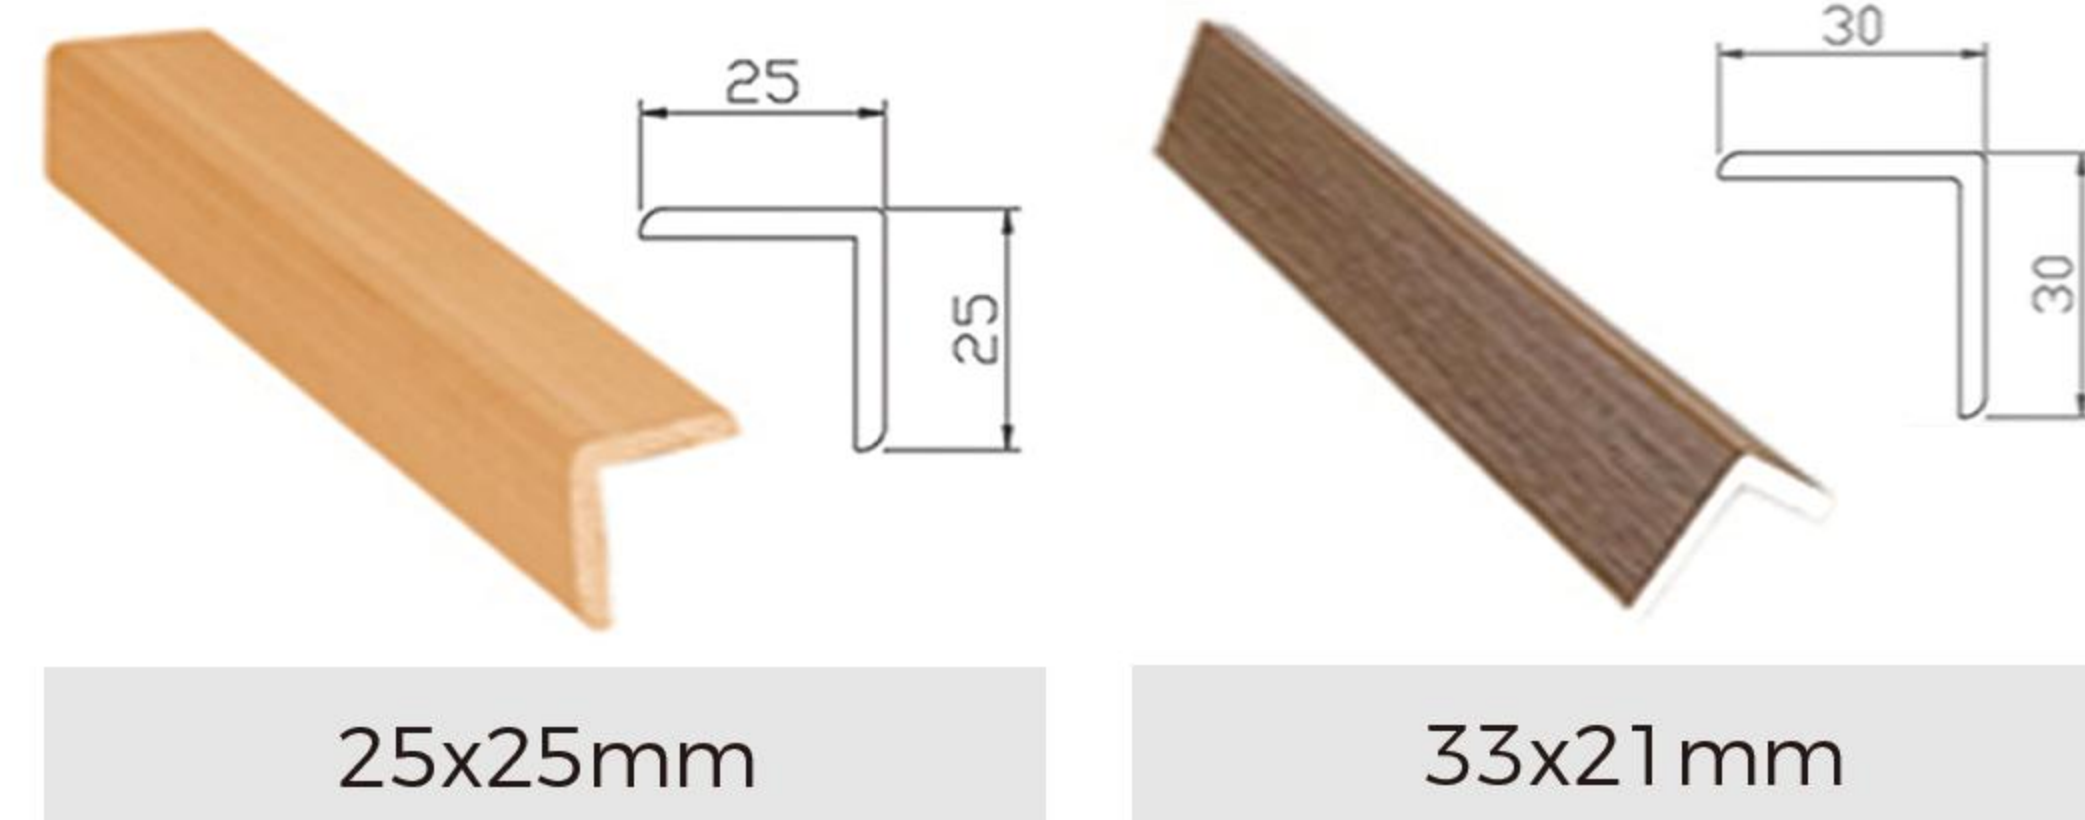

◆ OUTER CORNER