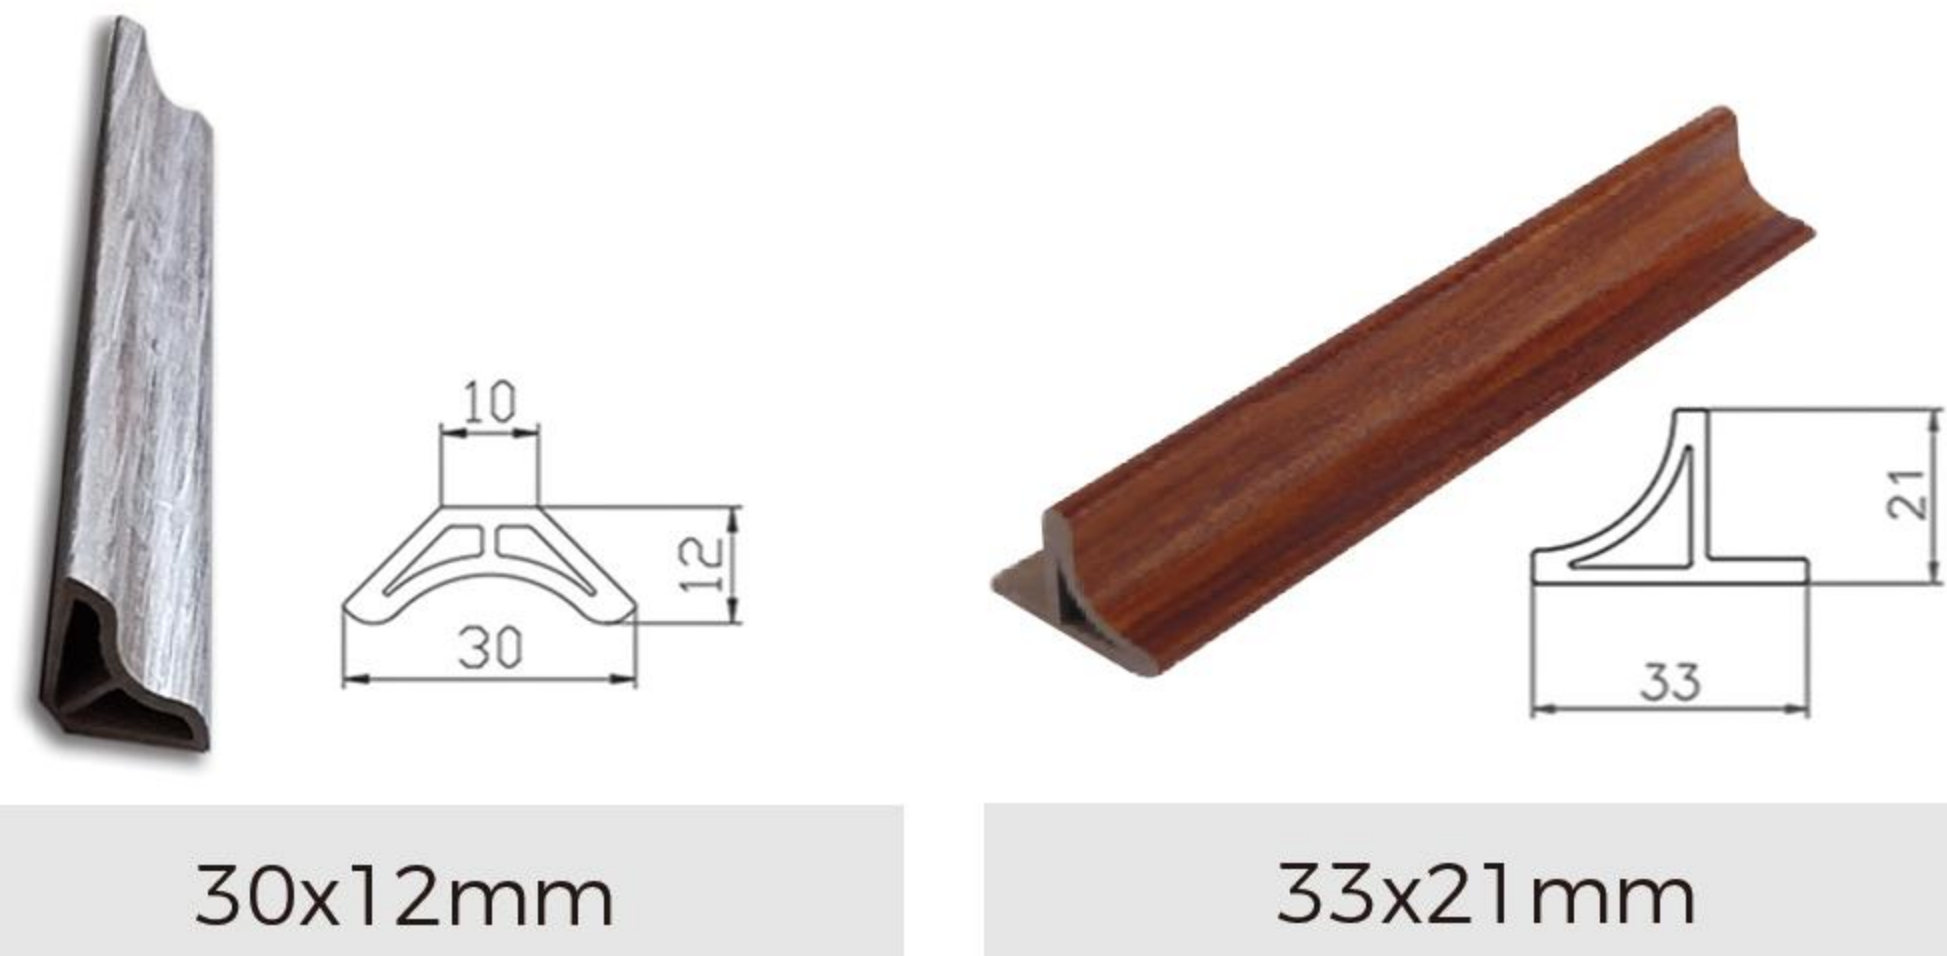

◆ INSIDE CORNER