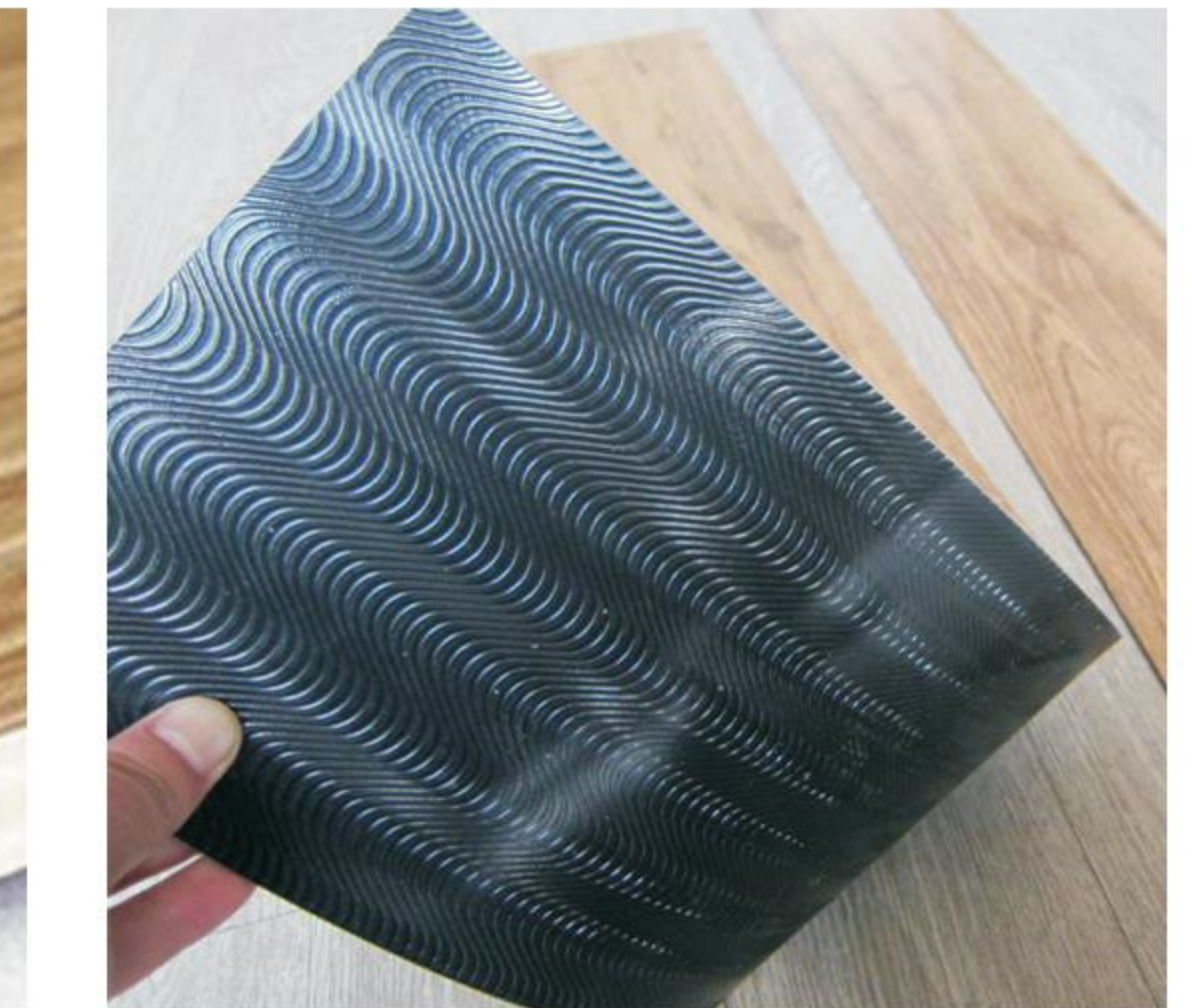

Deep Wood

Plain Lines(Crystal Line)

Slate(stone)

Orange Peel(coralline)

Carpet Texture

Hand-Scraped(knife chop)

Flat grain

Plain Skin

Types

Self-Adhesive

Dry Back

Click

Loose Lay

3'x24" 76.2mmx609.6mm	3'x12" 76.2mmx304.8mm
3'x48" 76.2mmx1219.2mm	
6'x36" 152.4mmx914.4mm	
6'x48" 152.4mmx1219.2mm	
7.2'x36" 183mmx915mm	
7'x48" 177.8mmx1219.2mm	
9'x36" 228.6mmx914.4mm	
9'x48" 228.6mmx1219.2mm	