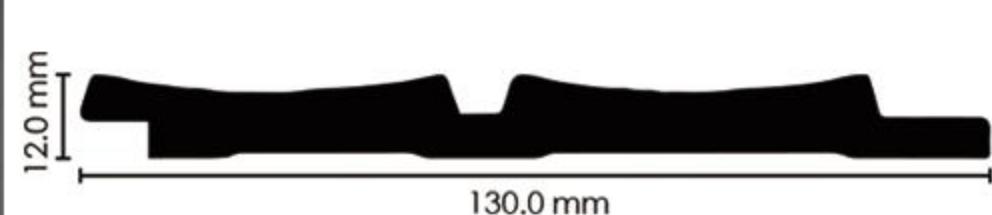

SIZE: 130*12mm

CSP1305