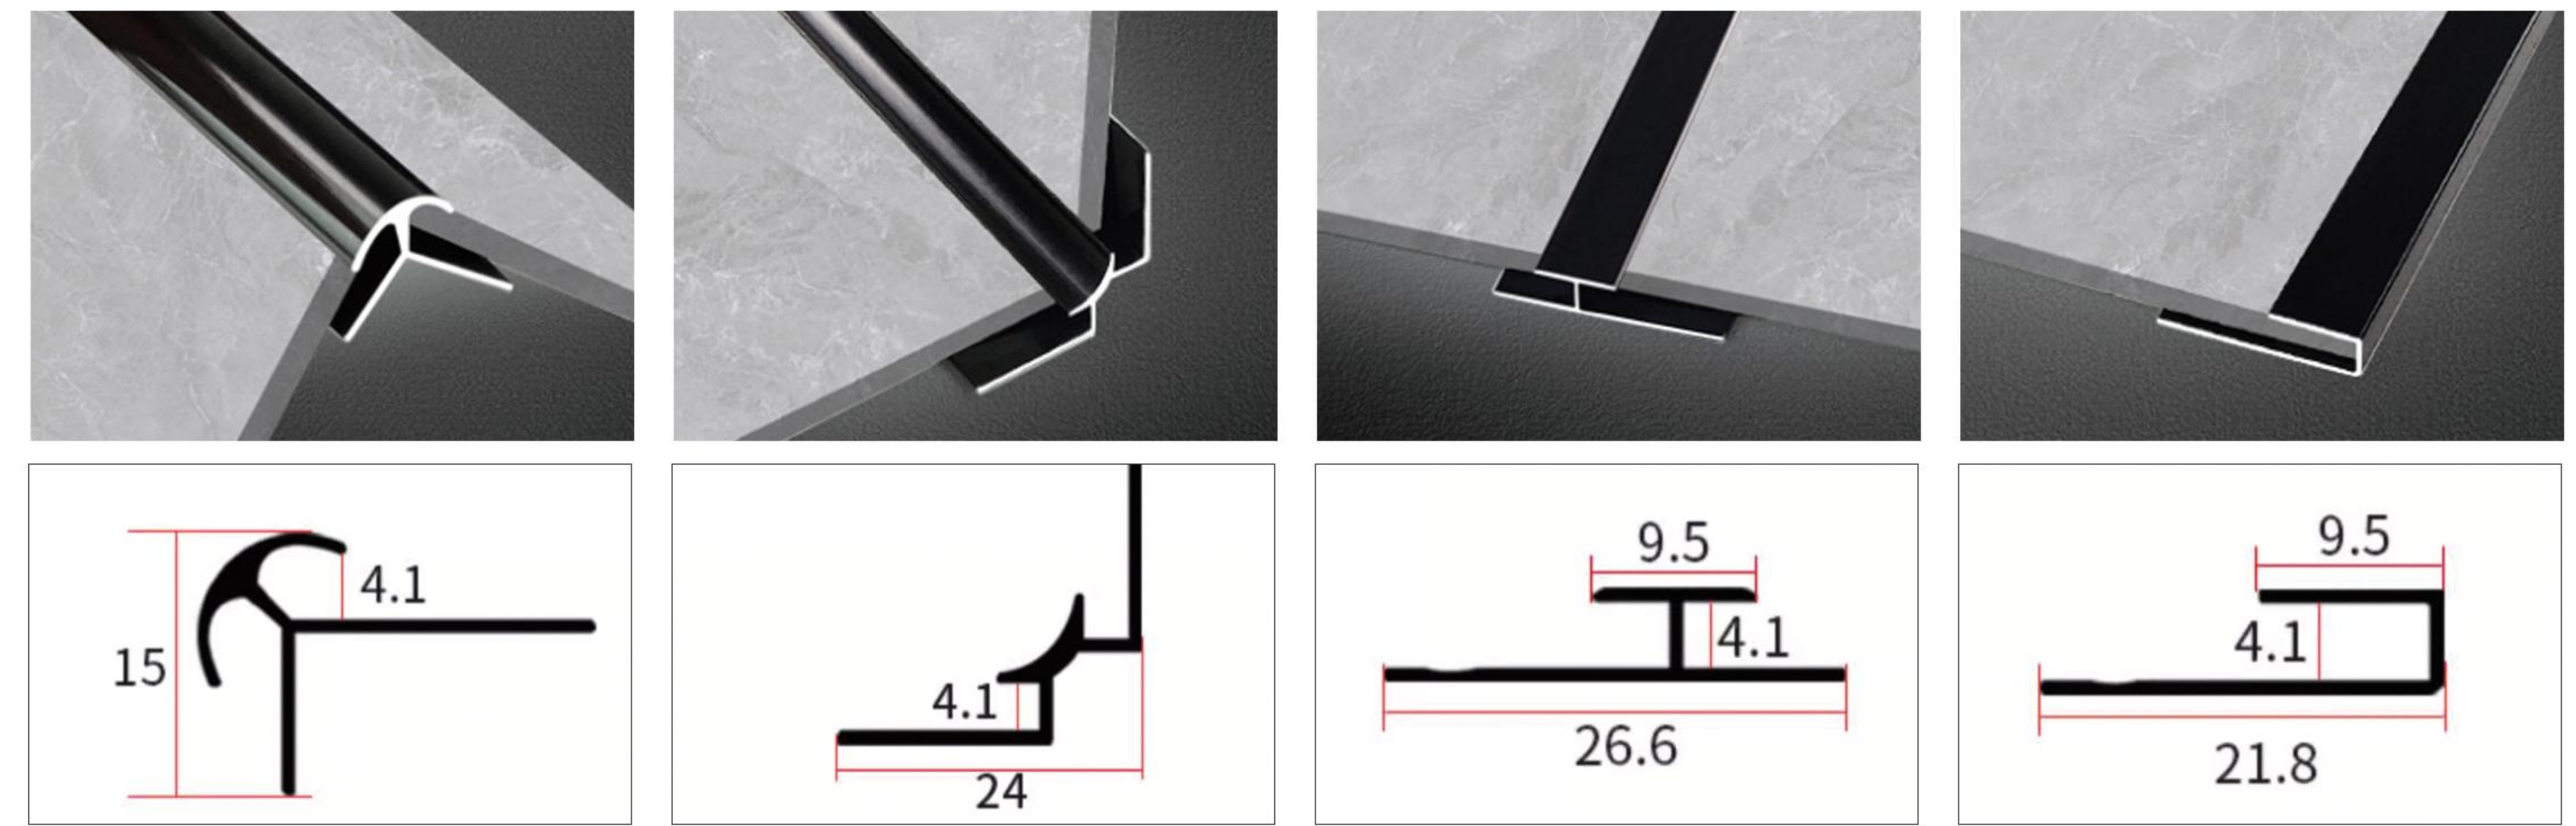

Thickness	3.5, 3.8, 4, 4.5, 5, 5.5, 6, 6.5, 7, 8(mm)		
Wear Layer	0.3mm, 0.5mm, 0.7mm		
Dimensions	150*912mm(6''*36')	183*1220mm(7''*48')	230*1220mm(9''*48')
Backing Layer	100% new material		
Edge Detail	EVA, IXPE, Cork, etc.		
Surface Treatment	Squared edge & Beveled edge available		
Surface Texture	UV Coating		
Installation	Wood Grain	Stone Pattern	Orange Peel
	Flat grain	Impact Grain	Hand-scraped Grain
Application	Waterproof	Strong Stability	Formaldehyde-Free
	Fireproof	Non-Slip	Varieties Design
Application	Easy Installation	Unilin Click	DIY installation
Application	Indoor area, Decoration material, Office, Hospital, Hotel, School, Shopping center, Household, Residential and Commercial etc.		

◆ INSIDE CORNER

◆ OUTER CORNER

◆ DECORATIVE MOLDING

◆ WALL PANEL CLAMP

◆ CEILING ACCESSORIES

◆ MOULDINGS ALUMINUM WALL TRIM

◆ CARPET GRIPPER

◆ SKIRTING