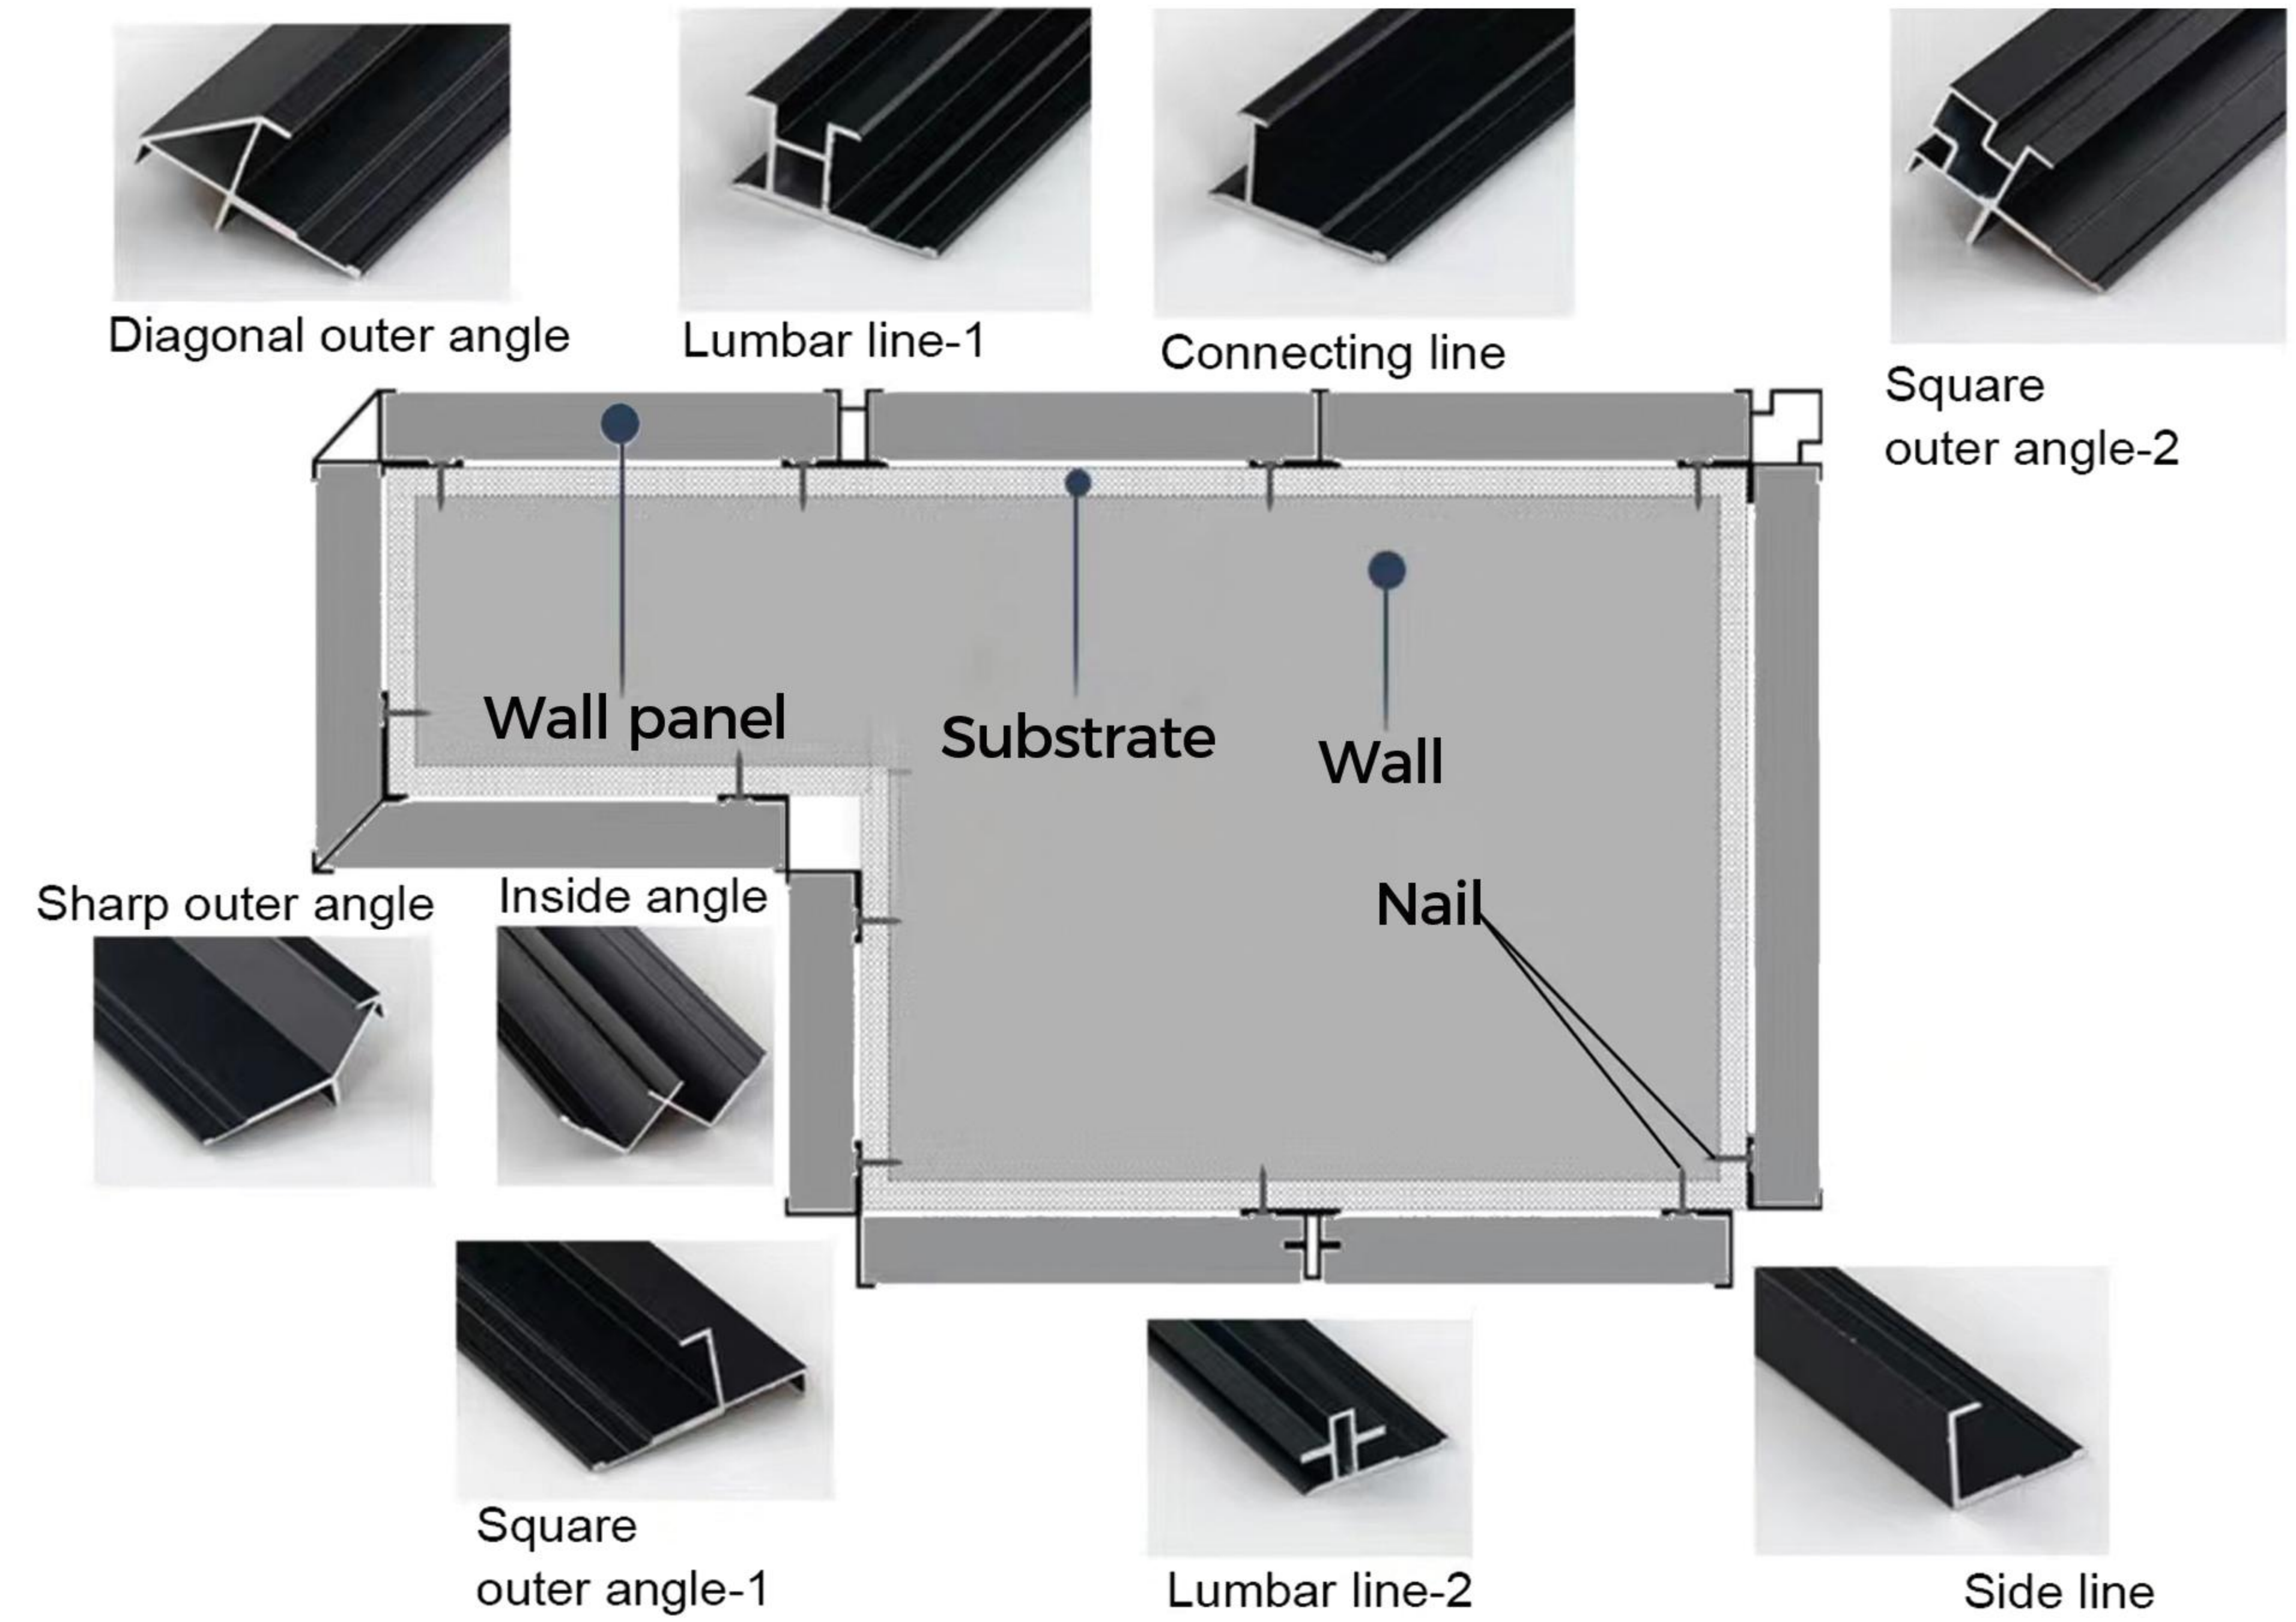

Unilin Click Installation

Adopting UNILIN locking system, SPC Flooring installation is easier and faster, flooring planks lay together without glue. Tight & even interlock technology avoids crash of edges and water leakage, protects for a lifetime of beauty. 4-side beveled edges are available to enhance three-dimensional feel and increase its realistic texture.

Thickness	3.5, 3.8, 4, 4.5, 5, 5.5, 6, 6.5, 7, 8(mm)		
Wear Layer	0.3mm, 0.5mm, 0.7mm		
Dimensions	150*912mm(6''*36')	183*1220mm(7''*48')	230*1220mm(9''*48')
Backing Layer	100% new material		
Edge Detail	EVA, IXPE, Cork, etc.		
Surface Treatment	Squared edge & Beveled edge available		
Surface Texture	UV Coating		
Installation	Wood Grain	Stone Pattern	Orange Peel
	Flat grain	Impact Grain	Hand-scraped Grain
Application	Waterproof	Strong Stability	Formaldehyde-Free
	Fireproof	Non-Slip	Varieties Design
Application	Easy Installation	Unilin Click	DIY installation
Application	Indoor area, Decoration material, Office, Hospital, Hotel, School, Shopping center, Household, Residential and Commercial etc.		

◆ INSIDE CORNER

◆ OUTER CORNER

◆ DECORATIVE MOLDING

◆ WALL PANEL CLAMP

◆ CEILING ACCESSORIES

◆ MOULDINGS ALUMINUM WALL TRIM

◆ CARPET GRIPPER

◆ SKIRTING