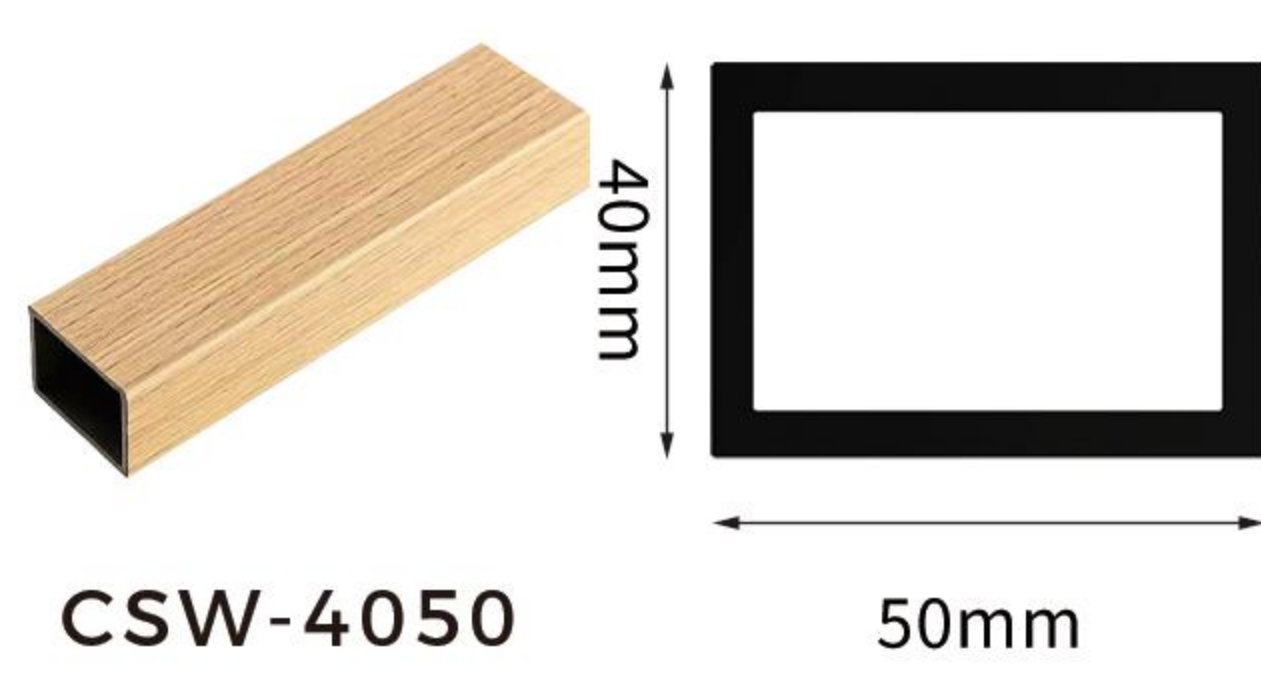

CSW-5075

CSW-4050